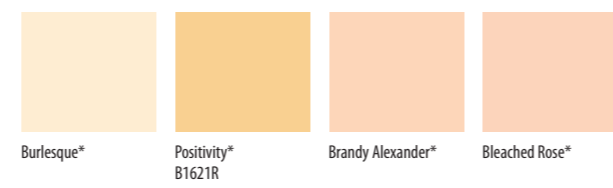

**OPAQUE** OBLITERATES THE COLOUR OF WOOD

**OPAQUE** OBLITERATES THE COLOUR OF WOOD

**OPAQUE** OBLITERATES THE COLOUR OF WOOD

**OPAQUE** OBLITERATES THE COLOUR OF WOOD

**TRANSLUCENT** ENHANCES THE COLOUR OF WOOD

Swing Seat\* D3491C Marie\* D8521N Tatlow Green\* F7451K Dill Pickle\*

Miami Drive\* H2741L Paradise Kiss\* F9691D Moscar Blue\* K0711G Water Fight\* K1572M

Wiswell\* H4491Y Something Special\* J9443H Summer Teal\* H8473L Crazy Daze\* H8284K

Hircote Green\* Deep Brunswick Green\* Soul Train\* J3100W Ilex Green\*

**Classic, Extra & Quick Dry**  
(Ready Mixed Colours)

**C** available in Classic **E** available in Extra  
**Q** available in Quick Dry **O** available in One Coat

**Classic, Extra & Quick Drying Woodstain**  
(Tint shades)

▲ Only available in Classic

All translucent tinted colours available in 250ml testers.

SUPERIOR WOOD PROTECTION

**COLOUR GUIDE**

**OPAQUE AND TRANSLUCENT COLOURS**