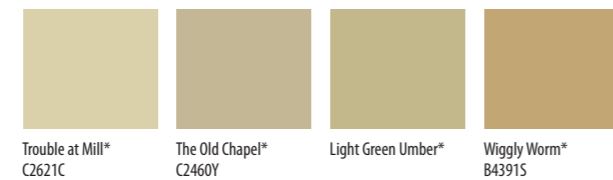

**OPAQUE** OBLITERATES THE COLOUR OF WOOD

**OPAQUE** OBLITERATES THE COLOUR OF WOOD

**OPAQUE** OBLITERATES THE COLOUR OF WOOD

**OPAQUE** OBLITERATES THE COLOUR OF WOOD

**TRANSLUCENT** ENHANCES THE COLOUR OF WOOD

Hircote Green\* Deep Brunswick Green\* Soul Train\* J3100W Ilex Green\*

**Classic, Extra & Quick Dry**  
(Ready Mixed Colours)

**C** available in Classic **E** available in Extra  
**Q** available in Quick Dry **O** available in One Coat