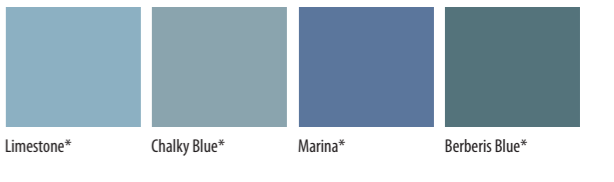

**OPAQUE** OBLITERATES THE COLOUR OF WOOD

**OPAQUE** OBLITERATES THE COLOUR OF WOOD

**OPAQUE** OBLITERATES THE COLOUR OF WOOD

**OPAQUE** OBLITERATES THE COLOUR OF WOOD

**TRANSLUCENT** ENHANCES THE COLOUR OF WOOD

Hircote Green\* Deep Brunswick Green\* Soul Train\* J3100W Ilex Green\*

**Classic, Extra & Quick Dry**  
(Ready Mixed Colours)

**C** available in Classic **E** available in Extra  
**Q** available in Quick Dry **O** available in One Coat

**Classic, Extra & Quick Drying Woodstain**  
(Tint shades)

▲ Only available in Classic

All translucent tinted colours available in 250ml testers.

SUPERIOR WOOD PROTECTION

**COLOUR GUIDE**

**OPAQUE AND TRANSLUCENT COLOURS**