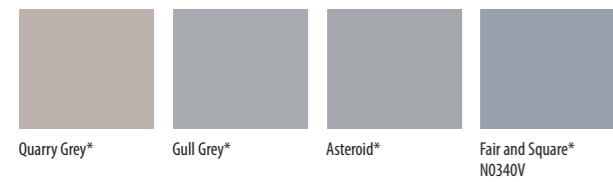

**OPAQUE** OBLITERATES THE COLOUR OF WOOD

**OPAQUE** OBLITERATES THE COLOUR OF WOOD

**OPAQUE** OBLITERATES THE COLOUR OF WOOD

**OPAQUE** OBLITERATES THE COLOUR OF WOOD

**TRANSLUCENT** ENHANCES THE COLOUR OF WOOD

Hircote Green\* Deep Brunswick Green\* Soul Train\* J3100W Ilex Green\*

**Classic, Extra & Quick Dry**  
(Ready Mixed Colours)

**C** available in Classic **E** available in Extra  
**Q** available in Quick Dry **O** available in One Coat