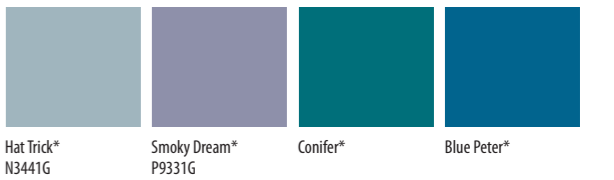

**OPAQUE** OBLITERATES THE COLOUR OF WOOD

**OPAQUE** OBLITERATES THE COLOUR OF WOOD

**OPAQUE** OBLITERATES THE COLOUR OF WOOD

**OPAQUE** OBLITERATES THE COLOUR OF WOOD

**TRANSLUCENT** ENHANCES THE COLOUR OF WOOD

Swing Seat\* D3491C Marie\* D8521N Tatlow Green\* F7451K Dill Pickle\*

Miami Drive\* H2741L Paradise Kiss\* F9691D Moscar Blue\* K0711G Water Fight\* K1572M

Wiswell\* H4491Y Something Special\* J9443H Summer Teal\* H8473L Crazy Daze\* H8284K