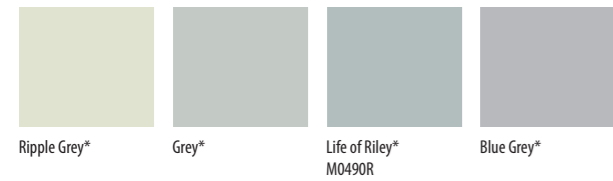

**OPAQUE** OBLITERATES THE COLOUR OF WOOD

**OPAQUE** OBLITERATES THE COLOUR OF WOOD

**OPAQUE** OBLITERATES THE COLOUR OF WOOD

**OPAQUE** OBLITERATES THE COLOUR OF WOOD

**TRANSLUCENT** ENHANCES THE COLOUR OF WOOD

Hircote Green\* Deep Brunswick Green\* Soul Train\* J3100W Ilex Green\*

**Classic, Extra & Quick Dry**  
(Ready Mixed Colours)

**C** available in Classic **E** available in Extra  
**Q** available in Quick Dry **O** available in One Coat