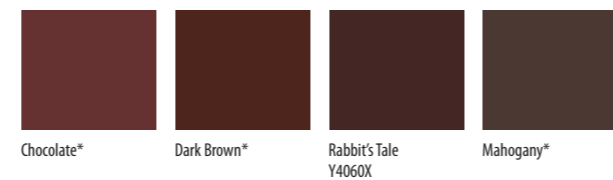

**OPAQUE** OBLITERATES THE COLOUR OF WOOD

**OPAQUE** OBLITERATES THE COLOUR OF WOOD

**OPAQUE** OBLITERATES THE COLOUR OF WOOD

**OPAQUE** OBLITERATES THE COLOUR OF WOOD

**TRANSLUCENT** ENHANCES THE COLOUR OF WOOD

Swing Seat\* D3491C Marie\* D8521N Tatlow Green\* F7451K Dill Pickle\*

Miami Drive\* H2741L Paradise Kiss\* F9691D Moscar Blue\* K0711G Water Fight\* K1572M

Wiswell\* H4491Y Something Special\* J9443H Summer Teal\* H8473L Crazy Daze\* H8284K

Hircote Green\* Deep Brunswick Green\* Soul Train\* J3100W Ilex Green\*

**Classic, Extra & Quick Dry**  
(Ready Mixed Colours)

**C** available in Classic **E** available in Extra  
**Q** available in Quick Dry **O** available in One Coat