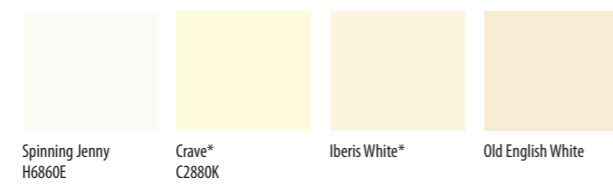

**OPAQUE** OBLITERATES THE COLOUR OF WOOD

**OPAQUE** OBLITERATES THE COLOUR OF WOOD

**OPAQUE** OBLITERATES THE COLOUR OF WOOD

**OPAQUE** OBLITERATES THE COLOUR OF WOOD

**TRANSLUCENT** ENHANCES THE COLOUR OF WOOD

Swing Seat\* D3491C Marie\* D8521N Tatlow Green\* F7451K Dill Pickle\*

Miami Drive\* H2741L Paradise Kiss\* F9691D Moscar Blue\* K0711G Water Fight\* K1572M

Wiswell\* H4491Y Something Special\* J9443H Summer Teal\* H8473L Crazy Daze\* H8284K