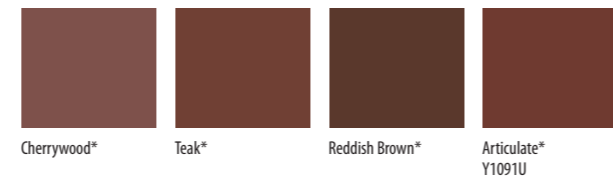

**OPAQUE** OBLITERATES THE COLOUR OF WOOD

**OPAQUE** OBLITERATES THE COLOUR OF WOOD

**OPAQUE** OBLITERATES THE COLOUR OF WOOD

**OPAQUE** OBLITERATES THE COLOUR OF WOOD

**TRANSLUCENT** ENHANCES THE COLOUR OF WOOD

Hircote Green\* Deep Brunswick Green\* Soul Train\* J3100W Ilex Green\*

**Classic, Extra & Quick Dry**  
(Ready Mixed Colours)

**C** available in Classic **E** available in Extra  
**Q** available in Quick Dry **O** available in One Coat

**Classic, Extra & Quick Drying Woodstain**  
(Tint shades)

▲ Only available in Classic

All translucent tinted colours available in 250ml testers.

SUPERIOR WOOD PROTECTION

**COLOUR GUIDE**

**OPAQUE AND TRANSLUCENT COLOURS**