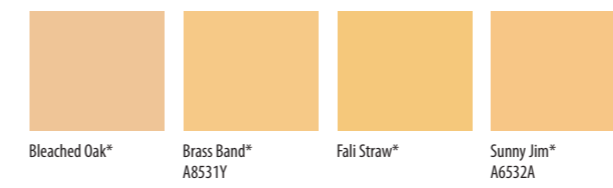

**OPAQUE** OBLITERATES THE COLOUR OF WOOD

**OPAQUE** OBLITERATES THE COLOUR OF WOOD

**OPAQUE** OBLITERATES THE COLOUR OF WOOD

**OPAQUE** OBLITERATES THE COLOUR OF WOOD

**TRANSLUCENT** ENHANCES THE COLOUR OF WOOD

Swing Seat\* D3491C Marie\* D8521N Tatlow Green\* F7451K Dill Pickle\*

Miami Drive\* H2741L Paradise Kiss\* F9691D Moscar Blue\* K0711G Water Fight\* K1572M

Wiswell\* H4491Y Something Special\* J9443H Summer Teal\* H8473L Crazy Daze\* H8284K

Hircote Green\* Deep Brunswick Green\* Soul Train\* J3100W Ilex Green\*

**Classic, Extra & Quick Dry**  
(Ready Mixed Colours)

**C** available in Classic **E** available in Extra  
**Q** available in Quick Dry **O** available in One Coat

**Classic, Extra & Quick Drying Woodstain**  
(Tint shades)

▲ Only available in Classic

All translucent tinted colours available in 250ml testers.

SUPERIOR WOOD PROTECTION

**COLOUR GUIDE**

**OPAQUE AND TRANSLUCENT COLOURS**