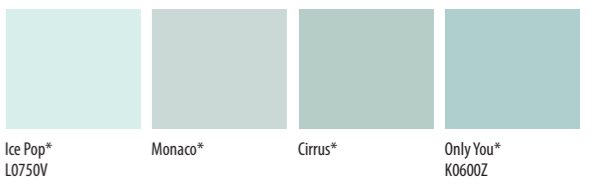

**OPAQUE** OBLITERATES THE COLOUR OF WOOD

**OPAQUE** OBLITERATES THE COLOUR OF WOOD

**OPAQUE** OBLITERATES THE COLOUR OF WOOD

**OPAQUE** OBLITERATES THE COLOUR OF WOOD

**TRANSLUCENT** ENHANCES THE COLOUR OF WOOD

Hircote Green\* Deep Brunswick Green\* Soul Train\* J3100W Ilex Green\*

**Classic, Extra & Quick Dry**  
(Ready Mixed Colours)

**C** available in Classic **E** available in Extra  
**Q** available in Quick Dry **O** available in One Coat