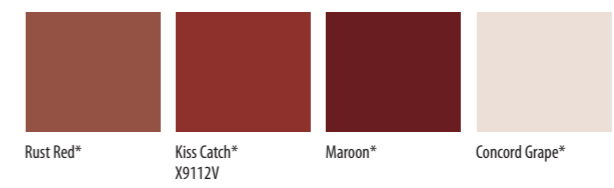

**OPAQUE** OBLITERATES THE COLOUR OF WOOD

**OPAQUE** OBLITERATES THE COLOUR OF WOOD

**OPAQUE** OBLITERATES THE COLOUR OF WOOD

**OPAQUE** OBLITERATES THE COLOUR OF WOOD

**TRANSLUCENT** ENHANCES THE COLOUR OF WOOD

Swing Seat\* D3491C Marie\* D8521N Tatlow Green\* F7451K Dill Pickle\*

Miami Drive\* H2741L Paradise Kiss\* F9691D Moscar Blue\* K0711G Water Fight\* K1572M

Wiswell\* H4491Y Something Special\* J9443H Summer Teal\* H8473L Crazy Daze\* H8284K

Hircote Green\* Deep Brunswick Green\* Soul Train\* J3100W Ilex Green\*

**Classic, Extra & Quick Dry**  
(Ready Mixed Colours)

**C** available in Classic **E** available in Extra  
**Q** available in Quick Dry **O** available in One Coat

**Classic, Extra & Quick Drying Woodstain**  
(Tint shades)

▲ Only available in Classic

All translucent tinted colours available in 250ml testers.

SUPERIOR WOOD PROTECTION

**COLOUR GUIDE**

**OPAQUE AND TRANSLUCENT COLOURS**