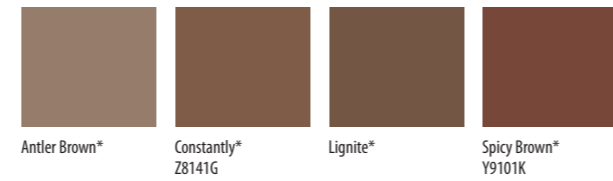

**OPAQUE** OBLITERATES THE COLOUR OF WOOD

**OPAQUE** OBLITERATES THE COLOUR OF WOOD

**OPAQUE** OBLITERATES THE COLOUR OF WOOD

**OPAQUE** OBLITERATES THE COLOUR OF WOOD

**TRANSLUCENT** ENHANCES THE COLOUR OF WOOD

Hircote Green\* Deep Brunswick Green\* Soul Train\* J3100W Ilex Green\*

**Classic, Extra & Quick Dry**  
(Ready Mixed Colours)

**C** available in Classic **E** available in Extra  
**Q** available in Quick Dry **O** available in One Coat