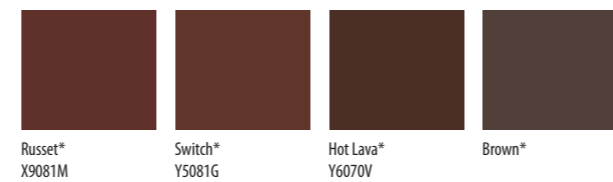

**OPAQUE** OBLITERATES THE COLOUR OF WOOD

**OPAQUE** OBLITERATES THE COLOUR OF WOOD

**OPAQUE** OBLITERATES THE COLOUR OF WOOD

**OPAQUE** OBLITERATES THE COLOUR OF WOOD

**TRANSLUCENT** ENHANCES THE COLOUR OF WOOD

Hircote Green\* Deep Brunswick Green\* Soul Train\* J3100W Ilex Green\*

**Classic, Extra & Quick Dry**  
(Ready Mixed Colours)

**C** available in Classic **E** available in Extra  
**Q** available in Quick Dry **O** available in One Coat

**Classic, Extra & Quick Drying Woodstain**  
(Tint shades)

▲ Only available in Classic

All translucent tinted colours available in 250ml testers.

SUPERIOR WOOD PROTECTION

**COLOUR GUIDE**

**OPAQUE AND TRANSLUCENT COLOURS**